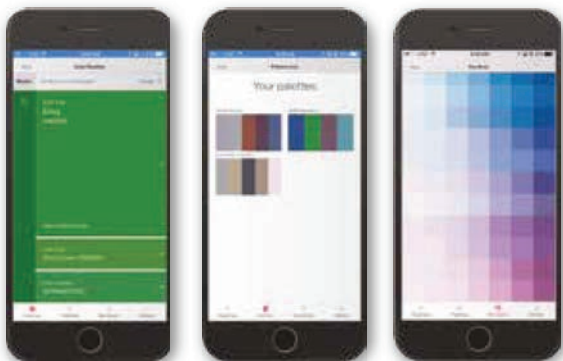

Professional Color Matching **ColorReaderPRO**

Improve brand loyalty and increase sales with the ColorReaderPRO professional color matching solution.

An ultra-portable, Bluetooth® connected color selection device, ColorReaderPRO provides industry-leading color matching performance. Now you can provide your painters a tool that can match a client's color inspiration to a corresponding paint color in seconds.

Increased confidence and efficiency in paint selection

- Provides industry leading matching with greater than 95% success rate on popular fan decks
- Shortens your professional painters' purchase cycle by finding the closest color in seconds

Easy to use as standalone or with a smartphone

- Device stores 10,000 colors and has an OLED display for standalone usage
- The ColorReader mobile app provides everything your painters need to match colors, work with fan decks, and create palettes on their iPhone® or Android™ smart phone
- Integrate into your own app using our Software Development Kit (SDK)
- Easily customize the ColorReader mobile app with your own logo